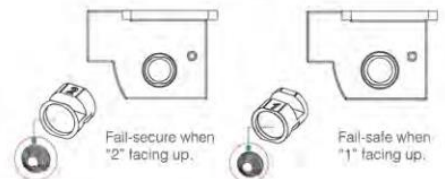

## GK450-ST UNMONITORED FIRE RATED ELECTRIC STRIKE Gk450M-ST MONITORED FIRE RATED STRIKE

- Non Handed Fully Reversible
- 1500lbs (680KG Holding Force)
- Brushed Stainless Steel
- Fire Rated To FD30 & FD60 (UK Tested)
- Fail Safe / Fail Secure Reversible

### Changing Fail-Safe / Fail-Secure

Fail-safe or fail-secure is field reversible by reversing the round screw.