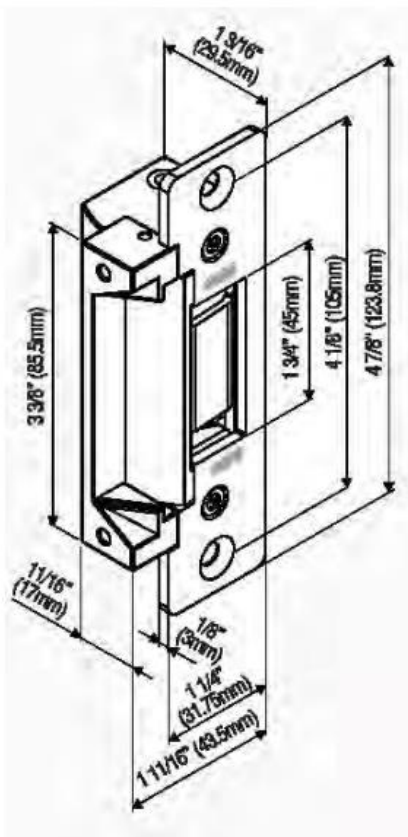

## GK450-ST UNMONITORED FIRE RATED ELECTRIC STRIKE Gk450M-ST MONITORED FIRE RATED STRIKE

- Non Handed Fully Reversible
- 1500lbs (680KG Holding Force)
- Brushed Stainless Steel
- Fire Rated To FD30 & FD60 (UK Tested)
- Fail Safe / Fail Secure Reversible

### Changing Fail-Safe / Fail-Secure

Fail-safe or fail-secure is field reversible by reversing the round screw.