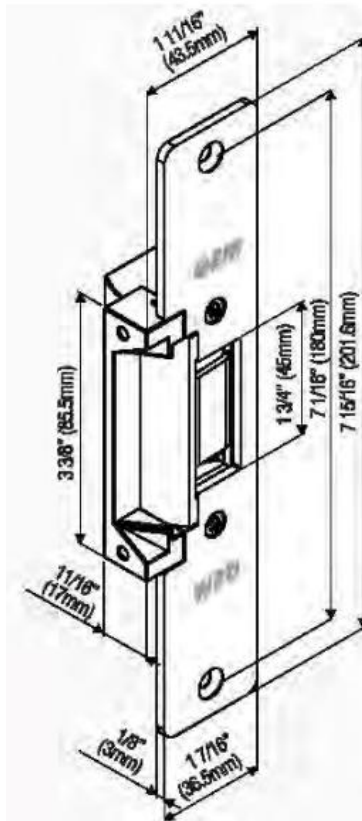

## GK450-ST UNMONITORED FIRE RATED ELECTRIC STRIKE Gk450M-ST MONITORED FIRE RATED STRIKE

- Non Handed Fully Reversible
- 1500lbs (680KG Holding Force)
- Brushed Stainless Steel
- Fire Rated To FD30 & FD60 (UK Tested)
- Fail Safe / Fail Secure Reversible

### Changing Fail-Safe / Fail-Secure

Fail-safe or fail-secure is field reversible by reversing the round screw.